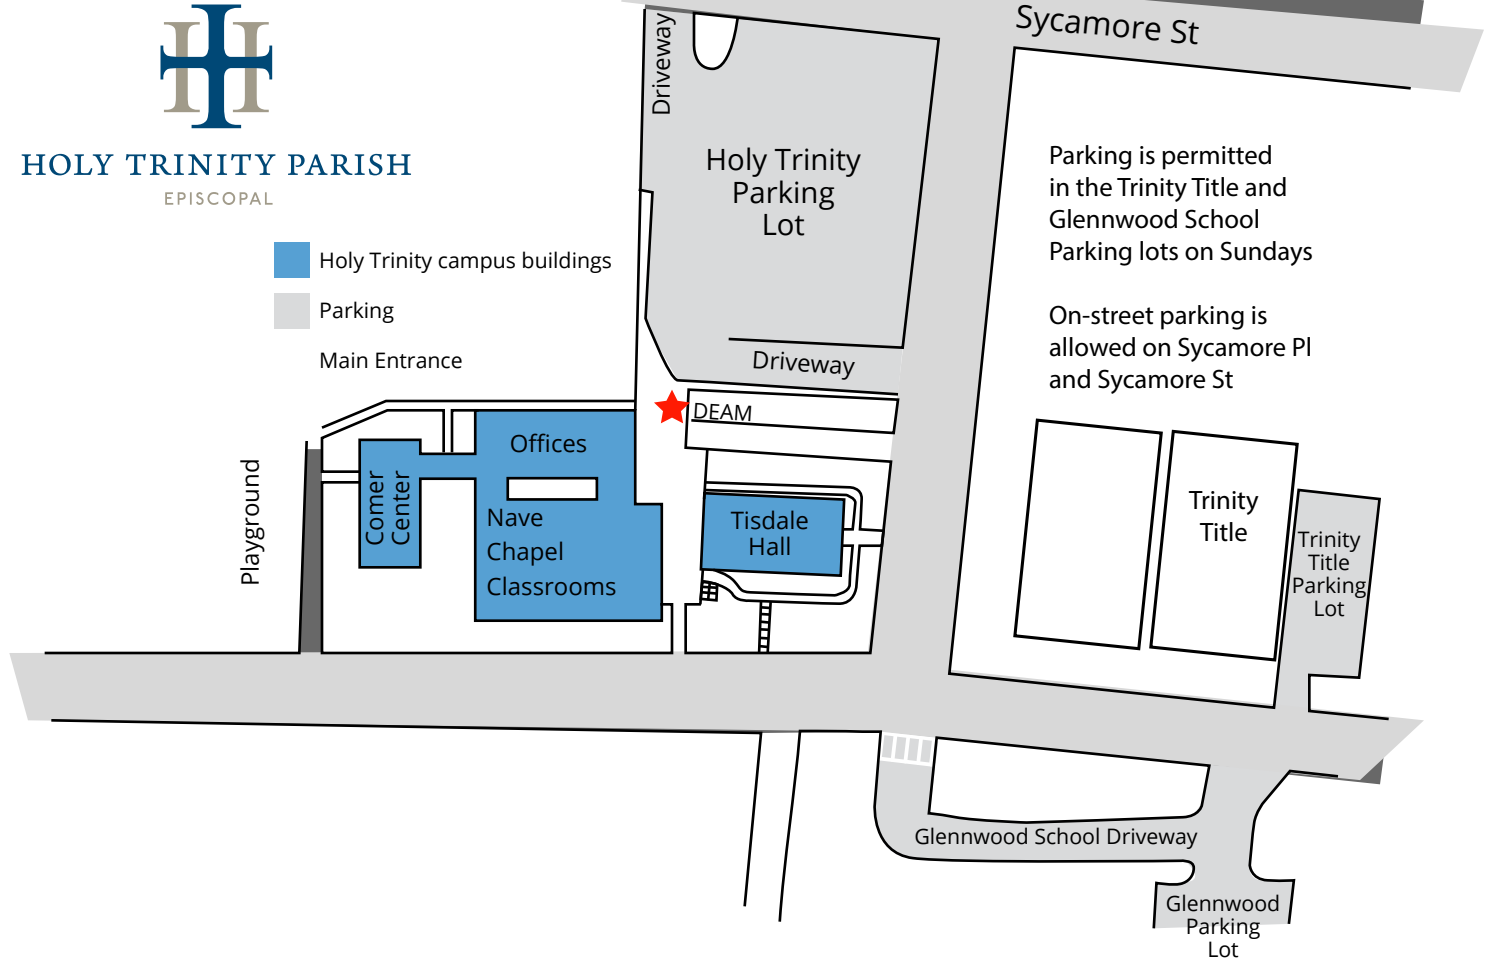

**HOLY TRINITY PARISH**  
EPISCOPAL

- Holy Trinity campus buildings
  - Parking
- Main Entrance

**Holy Trinity Parish**  
Episcopal Church  
515 East Ponce de Leon Avenue  
Decatur, GA 30030  
404.377.2622  
holytrinitydecatur.org

# LEVEL 2

# LEVEL 1